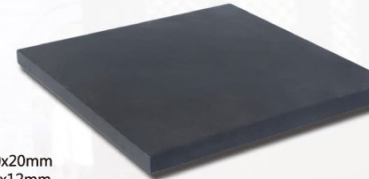

欢迎来样订制

可生产尺寸:500x500x20mm
500x500x12mm

名称:地砖L4201
Size:400x400x20mm
400x400x12mm

欢迎来样订制