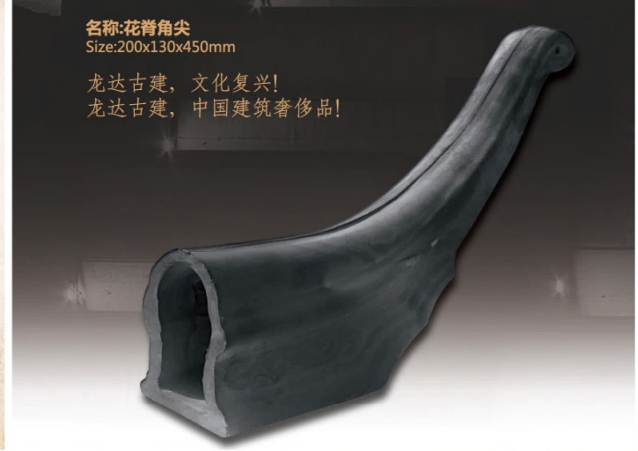

走兽80x70x240mm

鳌鱼(中)150x100x450mm

花脊200x140x180mm

斜回吻300x150x280mm

走兽80x70x240mm

垂兽500mm

三星脊200x120x130mm

# 龙达古建

龙达古建-配件系列

LONGDAGUJIAN

龙达古建,

独特的防水结构, 良好的隔热效果和超

名称:三星角尖(二节)  
Size:200x130x450mm

名称:筒瓦角尖  
Size:160x110x250mm

名称:三星角尖(短)  
Size:200x100x380mm

名称:宝顶  
Size:650mm

名称:花脊角尖  
Size:200x130x450mm

龙达古建, 文化复兴!  
龙达古建, 中国建筑奢侈品!

名称:宝葫芦  
Size:950mm

名称:龙  
Size:1500mm

名称:花脊角尖(二节)  
Size:220x130x550mm