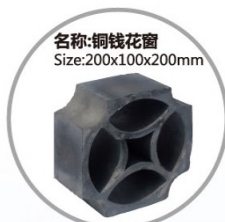

名称:宝顶  
Size:650mm

名称:花脊角尖  
Size:200x130x450mm

龙达古建, 文化复兴!  
龙达古建, 中国建筑奢侈品!

名称:宝葫芦  
Size:950mm

名称:龙  
Size:1500mm

名称:花脊角尖(二节)  
Size:220x130x550mm

### 龙达古建-花窗系列

名称:如意窗  
Size:250x100x120mm

名称:八字花窗  
Size:220x100x110mm

名称:十字花窗  
Size:100x150x150mm

名称:铜钱花窗  
Size:200x100x200mm